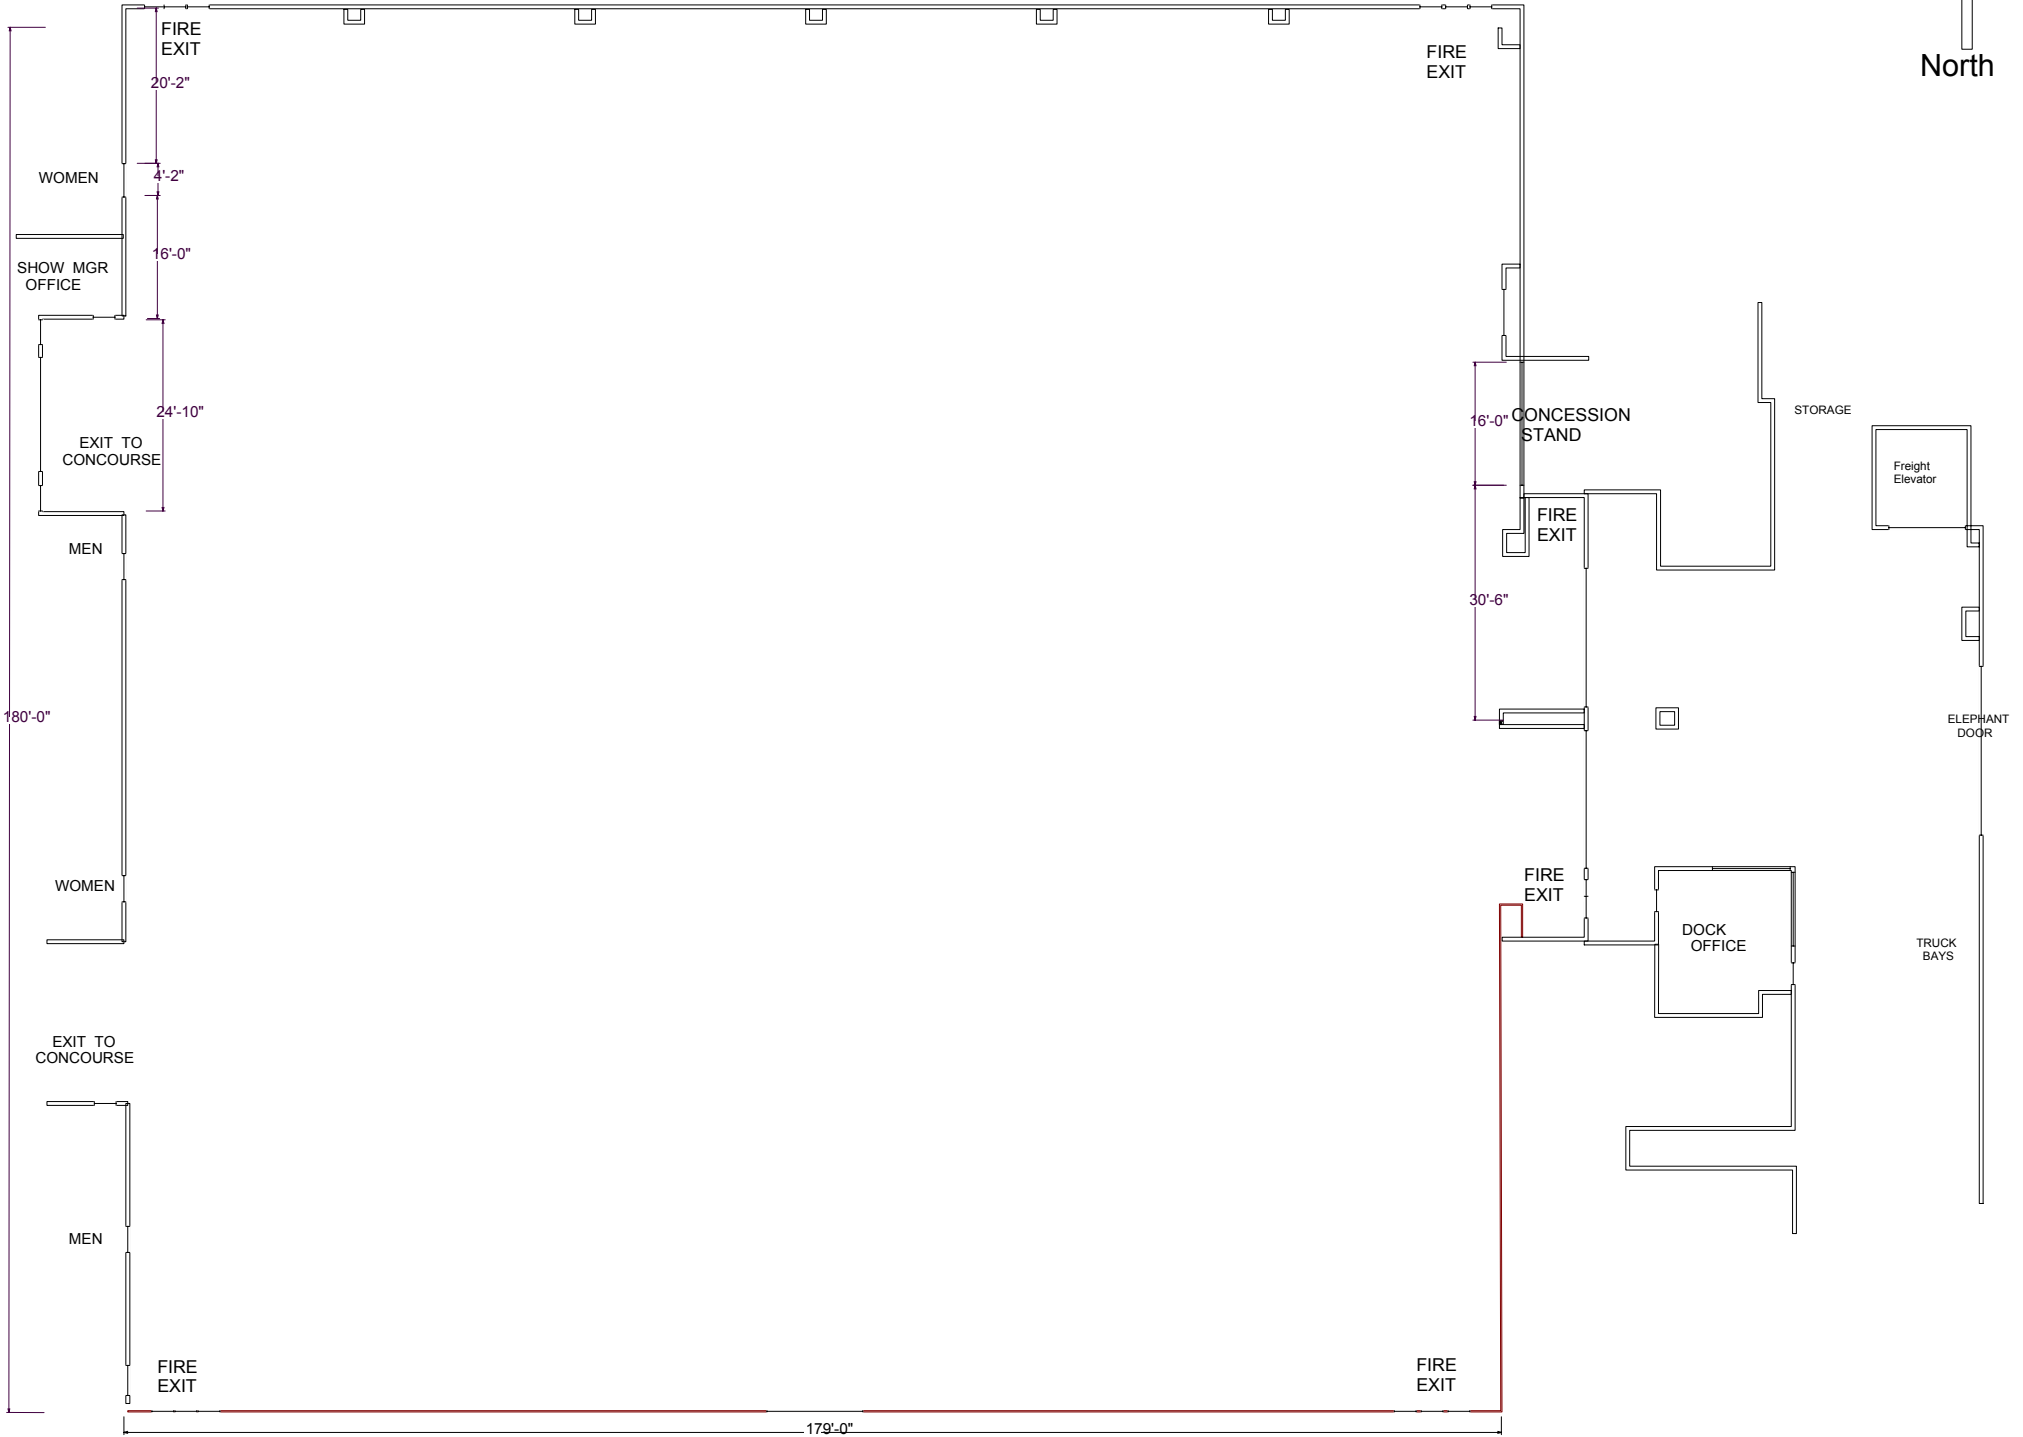

North

ELECTRICAL NOTE: Utilities can be provided at any location on the event floor. However, booth layout may result in electrical boxes located in aisle spaces, resulting mat-covered cords on the aisles.

BLANK FLOOR PLAN - Showing Utility Boxes
Great River Hall
RiverCenter / Adler Theatre